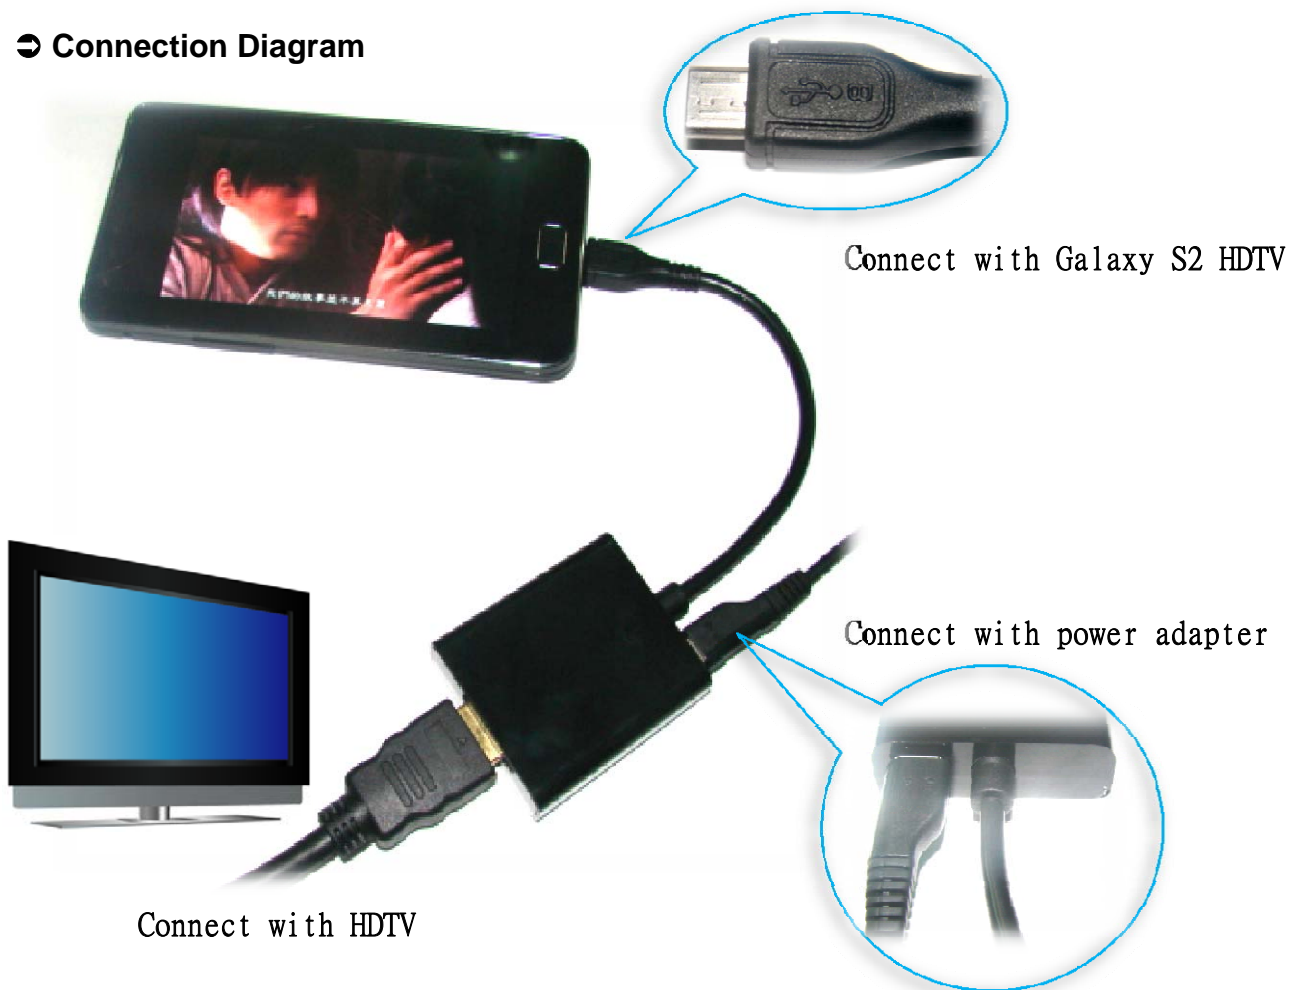

The MHL standard defines a new mobile interface to directly connect mobile phones and other portable consumer electronics devices to high-definition televisions and displays.

MHL specification version 1.0 is an HD video and digital audio interface for connecting mobile phones and portable devices to HDTVs and other home entertainment products. It utilizes established connectors and features a single cable with a 5-pin interface, supports 1080p HD video and digital audio, and simultaneously provides power to the mobile device. It also enables the TV remote to control the mobile phone and access its contents.

Features and Characteristics

- ★ HD video content with up to 1080p/60 picture quality
- ★ Digital audio up to 192 kHz and capable of delivering 7.1 channel surround sound from a mobile device
- ★ Low pin count interface that allows mobile devices to maintain their small form factor and keep implementation costs low
- ★ Operation of the mobile device in MHL mode while 5 volts and 500 mA of power are simultaneously provided from an HDTV or other CE device
- ★ Full support for High-bandwidth Digital Content Protection (HDCP) technologies for the safeguarding of high-value digital motion pictures, television programs and audio against unauthorized interception and copying

Installation

➔ Connecting for the MHL Adapter

Ports for HDMI Sink

Ports for Micro USB Power in

Ports for Micro USB Source in

➔ Connection Diagram

- Remark : 1.MHL Adapter can transfer signal from Samsung GALAXY S2 of USB interface into standard HDMI output,you can play the mobile phone content on a HDTV.
2.MHL Adapter has a separate USB port, can connect with the power adapter to support the GALAXY S2 with power during work.

➔ Available Models

I9100 Galaxy S2 Infuse 4G I997 I9103

HTC Sensation 4G Z710E G14

Package Contents

- ★ MHL Adapter IL=10CM
- ★ Retail package