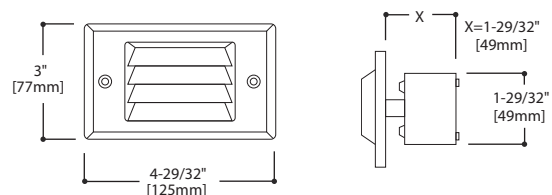

LNL4 Series