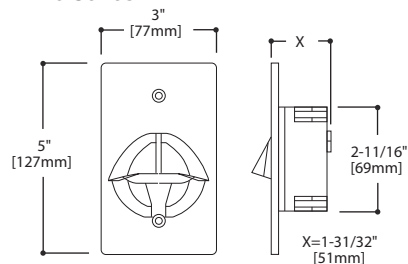

LNL3 Series