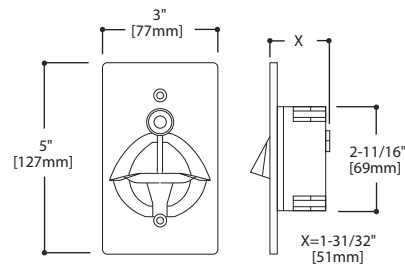

LNL2 Series