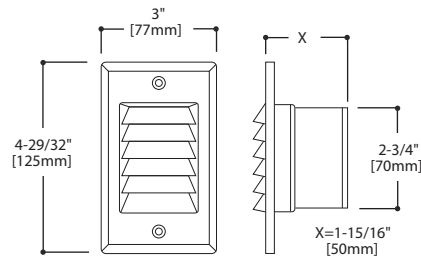

LED Accent Lights Specification & Performance Data

Project Name:	Prepared By:
Project Number:	Date:
Catalog Number:	Type:

ARROWHART® Commercial Specification Grade LED Accent Lights

120 V/AC
60 Hz

Applications

Hotel rooms and lobbies, lecture halls, auditoriums, theaters, pathfinding, outdoor patios and decks, outdoor paths, patient rooms, nurses' stations, exam rooms in healthcare environments, or anywhere else lighting is needed in low illumination for safe pathway finding or specific task lighting.

Series Type	Louvered Faceplate LNL1, LNL4 Series	Scoop Faceplate LNL2, LNL3 Series
Illumination	12 LEDs providing 15 Lumens LED life rated 30,000 hours	6 LEDs providing 30 Lumens LED life rated 20,000 hours
Power Consumption	>4 Watts	>3 Watts
Housing	Die cast aluminum	Die cast aluminum
Testing & Code Compliance	- Listed to UL 1598 - CSA certified	- Listed to UL 1598 - CSA certified
Power Supply	120 V/AC	120 V/AC
Installation	Single-gang junction box	Single-gang junction box
Materials:		
Faceplate	Aluminum	Aluminum
Back body	ABS Plastic	ABS Plastic
Strap	Aluminum	Aluminum
Wire	18 AWG, 600V, 105°C	18 AWG, 600V, 105°C
Temperature Rating	25°C (77°F)	25°C (77°F)
Flammability Rating	UL 945-5V	UL 945-5V

LNL1 Series